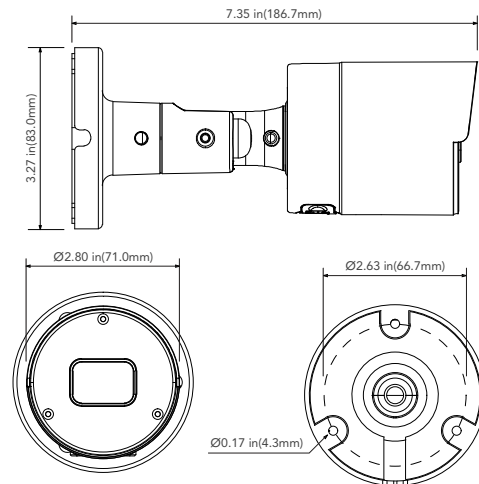

DIMENSIONS

Unit : inch (mm)

OPTIONAL ACCESSORIES

AVM-JB-BE-S1

AVC-NB51F28

5MP H.265 FIXED LENS BULLET NETWORK CAMERA

SPECIFICATIONS

CAMERA	
Image Sensor	1/2.8" Progressive Scan CMOS
Resolution	5MP
Image Size	2592 x 1944
Min. Illumination	Color: 0.01lux @ F1.2(AGC ON) BW: 0lux w IR ON
Shutter Speed	1/20,000s ~ 1/5s
Slow Shutter	Supported
IR Distance	Up to 98ft. (30m)
Lens	Fixed 2.8mm
Field of View	87.4°
WDR	120dB
VIDEO STREAM	
Max. Image Resolution	2592 x 1944
Supported Resolutions	2592 x 1944, 2592 x 1520, 2304 x 1296, 2048 x 1535, 1920 x 1080, 1280 x 720, 640 x 480, 320 x 240
Main Stream	2592 x 1944, 2592 x 1520, 2304 x 1296, 2048 x 1535, 1920 x 1080, 1280 x 720
Sub Stream	1280 x 720, 640 x 480, 320 x 240
Third Stream	640 x 480, 320 x 240
Video Compression	H.265 / H.264
Video Bit Rate	8 Kbps ~ 8 Mbps (CBR / VBR Adjustable)
NETWORK	
Ethernet	1 x RJ45 10M / 100M Ethernet Port
ONVIF	ONVIF Profile S / G
Protocol	HTTP, HTTPS, FTP, SMTP, UPnP, SNMP, DNS, DDNS, NTP, RTSP, RTP, TCP/IP, PPPoE, DHCP
IMAGE	
Day & Night	EXT / Auto / Color / BW (Black and White)
True WDR	Yes
Digital NR	Yes (3D DNR)
Backlight Compensation (BLC)	Yes
HLC	Yes
ROI	Yes
Privacy Mask	Supported
Sharpness	Yes
Image Setting	Yes
Language	Support for 12 Different Languages
VIDEO ANALYTICS	
Smart Events	Human Detection, Face Detection, Vehicle Detection
Alarm Link Events	Motion Detection, Sensor Alarm, SD Card Full, SD Card Error, IP Address Conflict, Network Disconnection
GENERAL	
Angle Adjustment	Any Angle
Input Voltage	DC 12V / PoE (802.3af)
Power Consumption	≤6W
Ingress Protection	IP67
Weight	0.7lbs
Working Temperature	-22°~131° F (-30°~55° Celcius)
Dimensions	7.35" x 3.27" (186.7mm x 83.0mm)